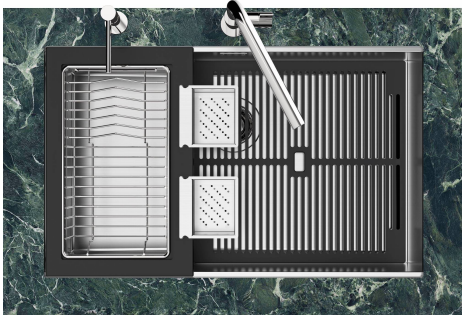

MOULDED BOTTOM

The moulded bottom guarantees perfect water flow and facilitates cleaning operations thanks to the perimeter step with sloping walls.

Perimetral overflow

The overflow is always a security on the Foster sinks that prevents the overflow of water in case of oversights. The perimeter drain solution improves aesthetics thanks to its square and essential shape.

QUADRA EVO Livelli accessori / Level accessories SOTTOTOP / UNDERMOUNT

LEVEL 2:

8100 615

1255/85-

GRIGLIA POSIZIONATA A FILO VASCA / GRID EDGE POSITIONING

GRIGLIA POSIZIONATA SUL FONDO / GRID BOTTOP POSITIONING

Sottotop/Undermount

B-B:
 Dettaglio installazione e sistema di fissaggio
 Installation detail and fixing system

A-A:
 Dettaglio installazione positive reveal e sistema di fissaggio
 Installation detail with positive reveal and fixing system

1255/85-

GALLERY

EQUIPMENT

Black grid
8100 615

OPTIONAL ACCESSORIES

Stainless steel plate rack
8100 303

White bowl
8153 100

Stainless steel perforated tray
8151 001