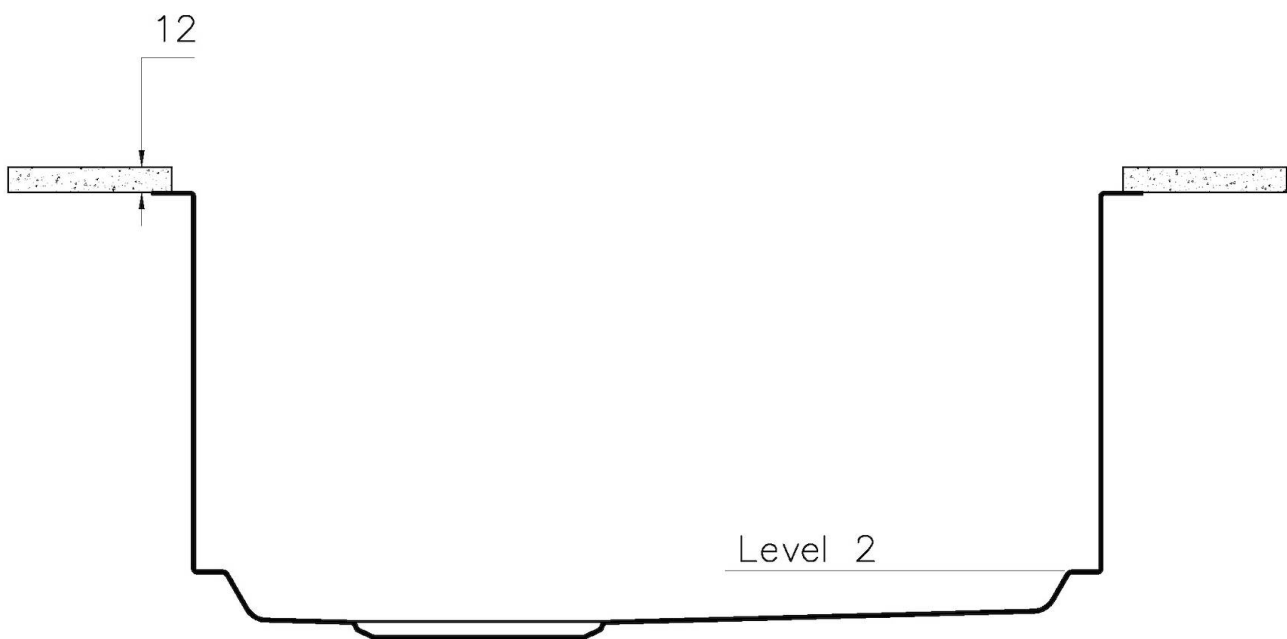

QUADRA EVO Livelli accessori / Level accessories SOTTOTOP / UNDERMOUNT

LEVEL 2:

8100 615