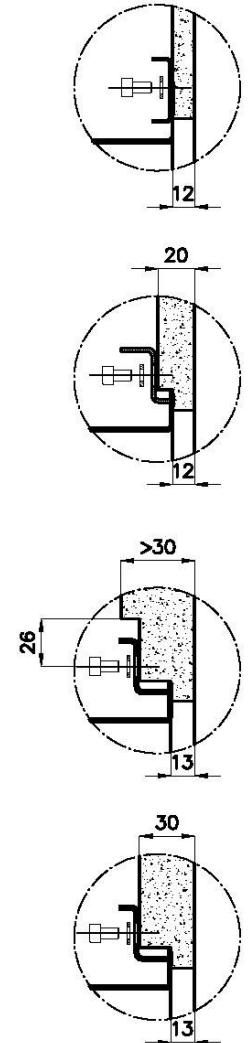

A-A:
Dettaglio installazione positive reveal e sistema di fissaggio
Installation detail with positive reveal and fixing system