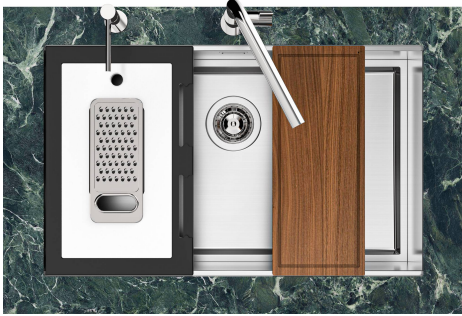

GALLERY

EQUIPMENT

OPTIONAL ACCESSORIES