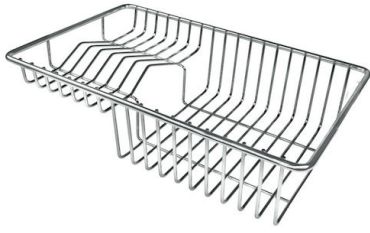

1255/85-

GALLERY

EQUIPMENT

Black grid
8100 615

OPTIONAL ACCESSORIES

Stainless steel plate rack
8100 303

White bowl
8153 100

Stainless steel perforated tray
8151 001

3 Bottles-holder set
8100 621

3 Bowls set
8100 622

4 Spices-holder set
8100 620

Graters kit with ring-holder and food collection tray
8159 101

Kit Black
8100 037

Kit multi-bowl
8100 628

Knives-holder
8100 030