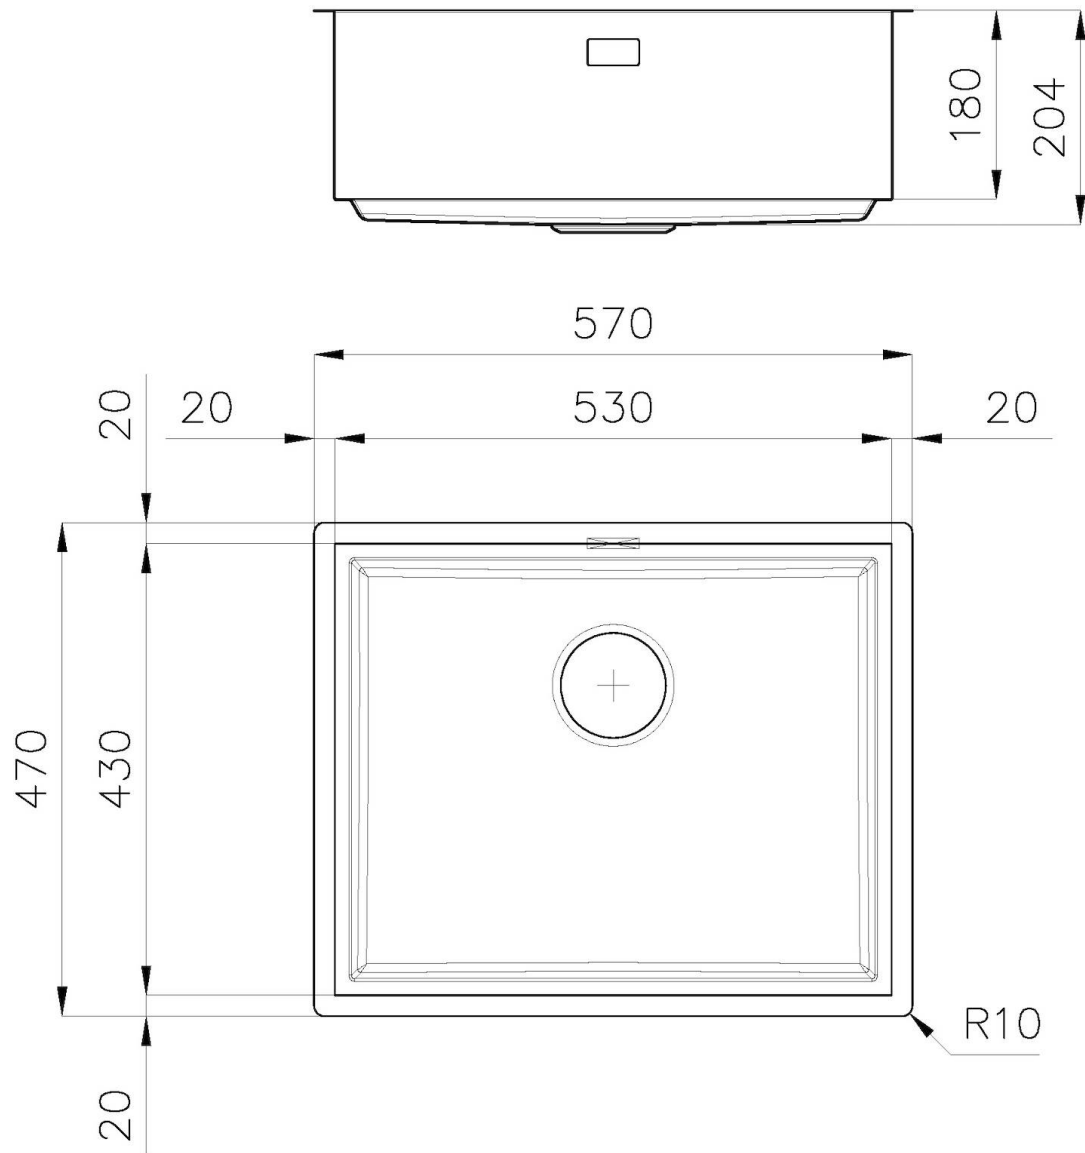

Sink Quadra EVO Gun Metal

Kitchen Sinks

Code: 1255 856

DETAILS

Edge/Installation Type	Undermount
Material	AISI 304 stainless steel
Texture	Brushed in line
Finish	PVD
Finish	Foster brushed
Coloring	Gun Metal
Base	80 cm
Dimensions	570 x 470 mm
Bowl dimension	530 x 430 mm

Width 57 cm

Built-in hole [View technical data sheet](#)

Number of bowls 1 bowl

Mixer holes No standard holes

Drainer No

Waste fitting 3,5" drain

Standard fittings Fixing hooks, drain, overflow and siphon, boxed packing

MOULDED BOTTOM

The moulded bottom guarantees perfect water flow and facilitates cleaning operations thanks to the perimeter step with sloping walls.

Perimetral overflow

The overflow is always a security on the Foster sinks that prevents the overflow of water in case of oversights. The perimeter drain solution improves aesthetics thanks to its square and essential shape.

Squared bowls - 0 radius

The square bowls of Foster have perfectly squared vertical edges.

TECHNICAL DATA

1255/85-

QUADRA EVO Livelli accessori / Level accessories SOTTOTOP / UNDERMOUNT

LEVEL 1:

8100 615
8100 614
8100 037
8100 620
8100 621
8100 622
8100 628
8642 000