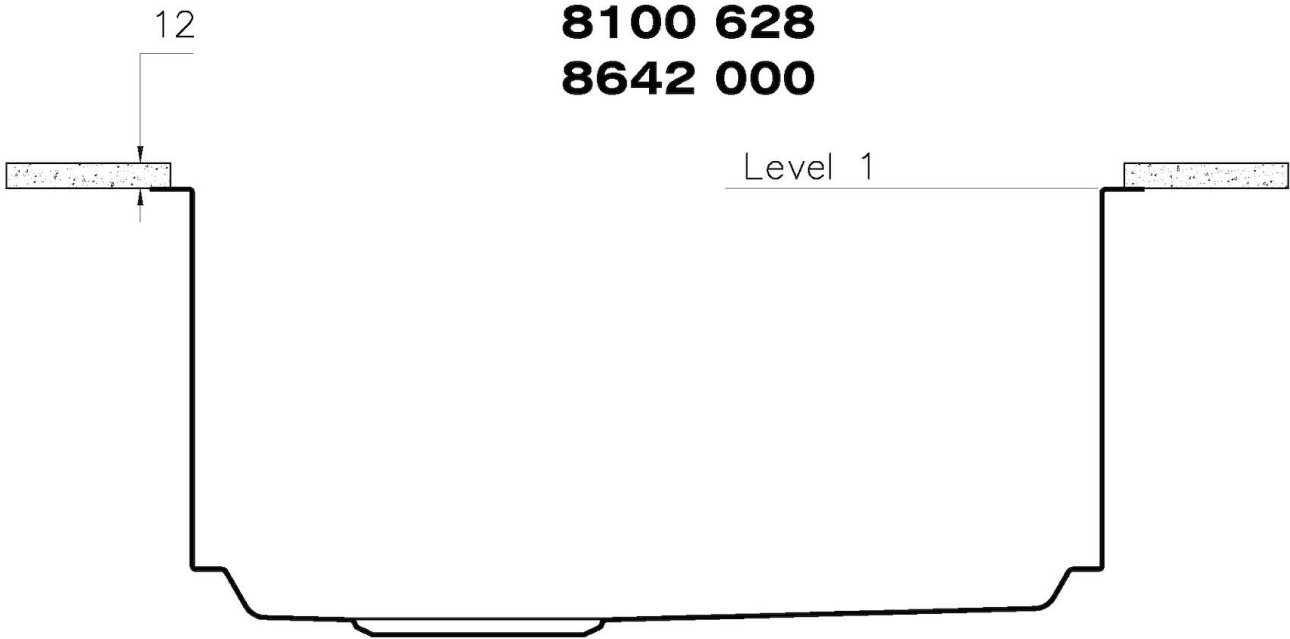

Squared bowls - 0 radius

The square bowls of Foster have perfectly squared vertical edges.

TECHNICAL DATA

1255/85-

QUADRA EVO Livelli accessori / Level accessories SOTTOTOP / UNDERMOUNT

LEVEL 1:

8100 615
8100 614
8100 037
8100 620
8100 621
8100 622
8100 628
8642 000